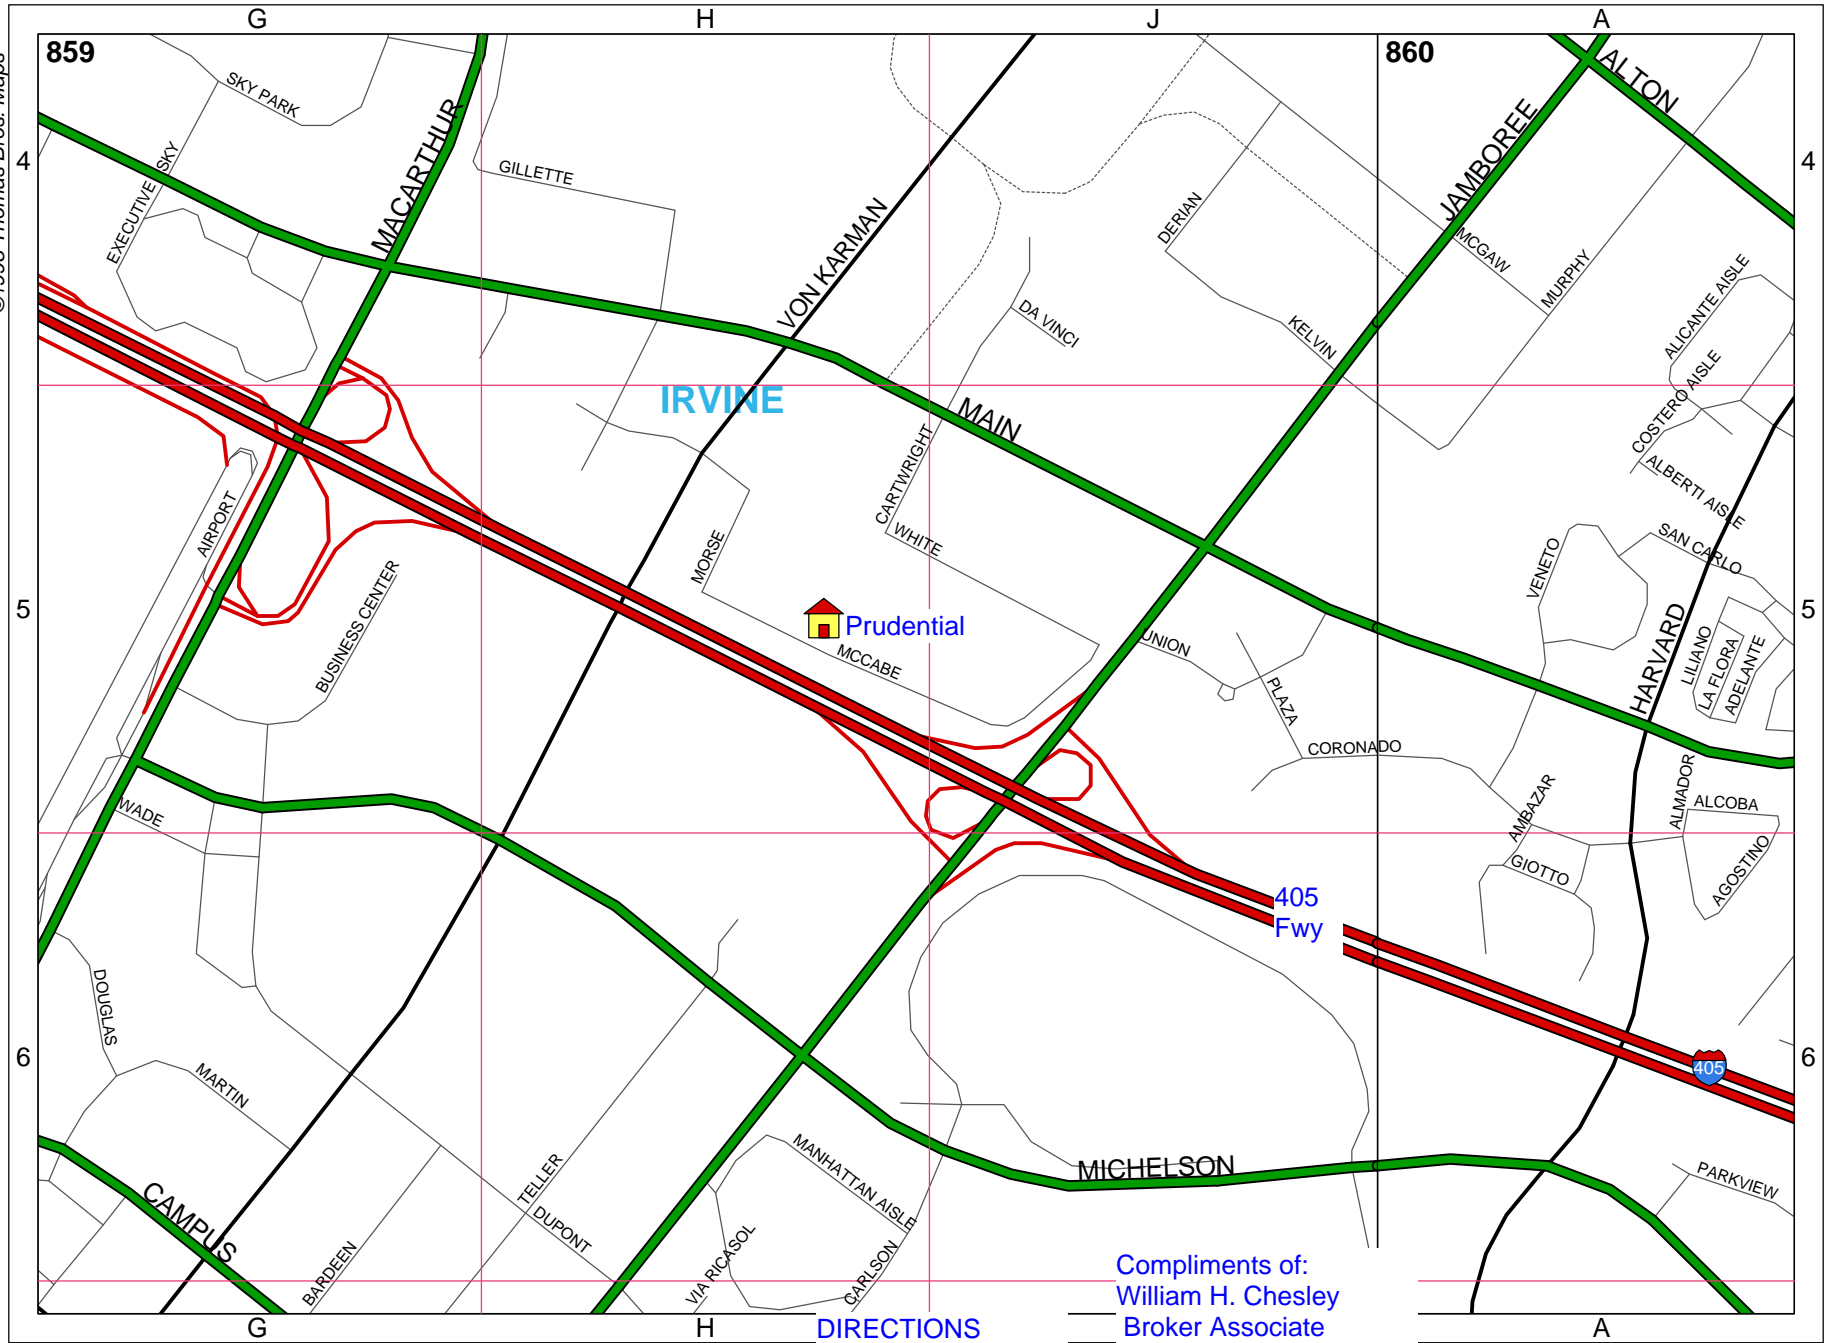

🏠 2405 McCabe Wy, Irvine, 92614, Page & Grid 859 H5

DIRECTIONS
 MacArthur / Main
 East - Main
 South - Von Karman
 East - Morse
 East - McCabe

Compliments of:
 William H. Chesley
 Broker Associate
 Attorney since 1981
 Real Estate since 1969
 Susan M. Chesley
 Sales Associate
 949-548-9064